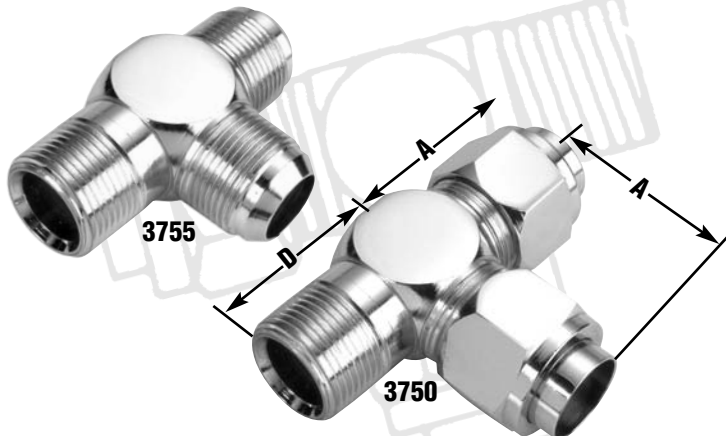

3755 / 3750 - MALE RUN TEE FLARE TUBE END - MALE PIPE END FLARE TUBE SIDE OUTLET

3755 / 3750 • Male Run Tee

Body Only Part No.	Complete Assem. Part No.	Tube O.D.	Male Pipe Thread	"A" (Tube Leg)	"D" (Male Pipe Leg)
3755-4-2-4	3750-4-2-4	1/4"	1/8"	19/32"	25/32"
3755-4-4-4	3750-4-4-4	1/4"	1/4"	1 13/32"	1 3/32"
3755-5-2-5	3750-5-2-5	5/16"	1/8"	13/8"	25/32"
3755-6-4-6	3750-6-4-6	3/8"	1/4"	1 17/32"	1 3/32"
3755-6-2-6	3750-6-2-6	3/8"	1/8"	1 17/32"	7/8"
3755-6-6-6	3750-6-6-6	3/8"	3/8"	1 21/32"	1 7/32"
3755-8-6-8	3750-8-6-8	1/2"	3/8"	1 25/32"	1 7/32"
3755-8-4-8	3750-8-4-8	1/2"	1/4"	1 25/32"	1 5/32"
3755-8-8-8	3750-8-8-8	1/2"	1/2"	1 15/16"	1 15/32"
3755-10-8-10	3750-10-8-10	5/8"	1/2"	2 3/32"	1 15/32"
3755-12-12-12	3750-12-12-12	3/4"	3/4"	2 1/4"	1 19/32"
3755-14-12-14	3750-14-12-14	7/8"	3/4"	2 7/16"	1 11/16"
3755-16-16-16	3750-16-16-16	1"	1"	2 19/32"	1 31/32"
3755-20-20-20	3750-20-20-20	1 1/4"	1 1/4"	2 29/32"	2 3/8"
3755-24-24-24	3750-24-24-24	1 1/2"	1 1/2"	3 7/16"	2 5/8"
3755-32-32-32	3750-32-32-32	2"	2"	4 3/16"	3"