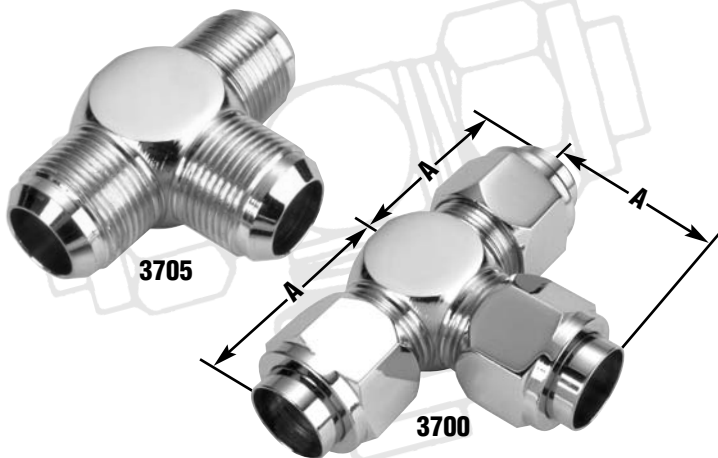

37° FLARE TUBE FITTINGS

T A P E R E D P I P E T H R E A D

3655 / 3650 - FEMALE BRANCH TEE FLARE TUBE TWO ENDS FEMALE PIPE SIDE OUTLET

3655 / 3650 • Female Branch Tee

Body Only Part No.	Complete Assem. Part No.	Tube O.D.	Female Pipe Thread	"A" (Tube Leg)	"D" (Female Pipe Leg)
3655-4-4-2	3650-4-4-2	1/4"	1/8"	17/16"	21/32"
3655-4-4-4	3650-4-4-4	1/4"	1/4"	19/16"	29/32"
3655-5-5-2	3650-5-5-2	5/16"	1/8"	115/32"	21/32"
3655-6-6-4	3650-6-6-4	3/8"	1/4"	111/16"	29/32"
3655-6-6-2	3650-6-6-2	3/8"	1/8"	117/32"	21/32"
3655-6-6-6	3650-6-6-6	3/8"	3/8"	125/32"	1"
3655-8-8-6	3650-8-8-6	1/2"	3/8"	115/16"	1"
3655-8-8-4	3650-8-8-4	1/2"	1/4"	127/32"	29/32"
3655-8-8-8	3650-8-8-8	1/2"	1/2"	131/32"	1 1/4"
3655-10-10-8	3650-10-10-8	5/8"	1/2"	2 1/4"	1 1/4"
3655-12-12-12	3650-12-12-12	3/4"	3/4"	2 15/32"	1 11/32"
3655-12-12-8	3650-12-12-8	3/4"	1/2"	2 1/4"	1 1/4"
3655-14-14-12	3650-14-14-12	7/8"	3/4"	2 9/16"	1 11/32"
3655-16-16-16	3650-16-16-16	1"	1"	2 15/16"	1 5/8"
3655-20-20-20	3650-20-20-20	1 1/4"	1 1/4"	3 5/32"	1 11/16"
3655-24-24-24	3650-24-24-24	1 1/2"	1 1/2"	3 31/32"	2 1/16"
3655-32-32-32	3650-32-32-32	2"	2"	4 13/32"	2 3/8"

3705 / 3700 - TEE UNION FLARE TUBE END-ALL OPENINGS

3705 / 3700 • Tee Union

Body Only Part No.	Complete Assem. Part No.	Tube O.D.	"A" (Tube Leg)
3705-2	3700-2	1/8"	13/32"
3705-3	3700-3	3/16"	15/32"
3705-4	3700-4	1/4"	19/32"
3705-5	3700-5	5/16"	13/8"
3705-6	3700-6	3/8"	117/32"
3705-8	3700-8	1/2"	125/32"
3705-10	3700-10	5/8"	23/32"
3705-12	3700-12	3/4"	2 1/4"
3705-14	3700-14	7/8"	2 7/16"
3705-16	3700-16	1"	2 19/32"
3705-20	3700-20	1 1/4"	2 29/32"
3705-24	3700-24	1 1/2"	3 7/16"
3705-32	3700-32	2"	4 3/16"