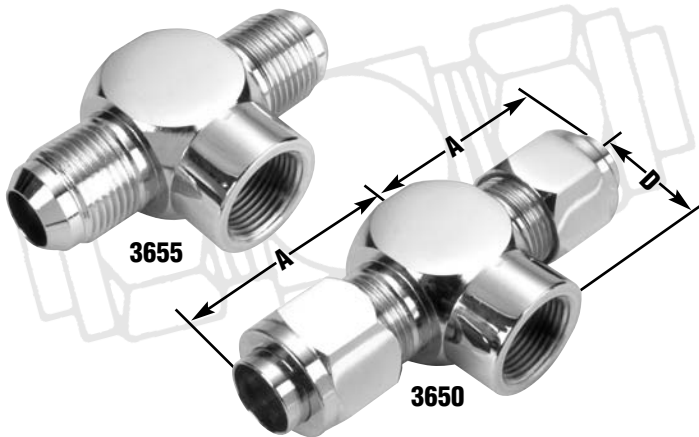

37° FLARE TUBE FITTINGS

T A P E R E D P I P E T H R E A D

3655 / 3650 - FEMALE BRANCH TEE FLARE TUBE TWO ENDS FEMALE PIPE SIDE OUTLET

3655 / 3650 • Female Branch Tee

Body Only Part No.	Complete Assem. Part No.	Tube O.D.	Female Pipe Thread	"A" (Tube Leg)	"D" (Female Pipe Leg)
3655-4-4-2	3650-4-4-2	1/4"	1/8"	17/16"	21/32"
3655-4-4-4	3650-4-4-4	1/4"	1/4"	19/16"	29/32"
3655-5-5-2	3650-5-5-2	5/16"	1/8"	115/32"	21/32"
3655-6-6-4	3650-6-6-4	3/8"	1/4"	111/16"	29/32"
3655-6-6-2	3650-6-6-2	3/8"	1/8"	117/32"	21/32"
3655-6-6-6	3650-6-6-6	3/8"	3/8"	125/32"	1"
3655-8-8-6	3650-8-8-6	1/2"	3/8"	115/16"	1"
3655-8-8-4	3650-8-8-4	1/2"	1/4"	127/32"	29/32"
3655-8-8-8	3650-8-8-8	1/2"	1/2"	131/32"	1 1/4"
3655-10-10-8	3650-10-10-8	5/8"	1/2"	2 1/4"	1 1/4"
3655-12-12-12	3650-12-12-12	3/4"	3/4"	2 15/32"	1 11/32"
3655-12-12-8	3650-12-12-8	3/4"	1/2"	2 1/4"	1 1/4"
3655-14-14-12	3650-14-14-12	7/8"	3/4"	2 9/16"	1 11/32"
3655-16-16-16	3650-16-16-16	1"	1"	2 15/16"	1 5/8"
3655-20-20-20	3650-20-20-20	1 1/4"	1 1/4"	3 5/32"	1 11/16"
3655-24-24-24	3650-24-24-24	1 1/2"	1 1/2"	3 31/32"	2 1/16"
3655-32-32-32	3650-32-32-32	2"	2"	4 13/32"	2 3/8"

3705 / 3700 - TEE UNION FLARE TUBE END-ALL OPENINGS

3705 / 3700 • Tee Union

Body Only Part No.	Complete Assem. Part No.	Tube O.D.	"A" (Tube Leg)
3705-2	3700-2	1/8"	13/32"
3705-3	3700-3	3/16"	15/32"
3705-4	3700-4	1/4"	19/32"
3705-5	3700-5	5/16"	13/8"
3705-6	3700-6	3/8"	117/32"
3705-8	3700-8	1/2"	125/32"
3705-10	3700-10	5/8"	23/32"
3705-12	3700-12	3/4"	2 1/4"
3705-14	3700-14	7/8"	2 7/16"
3705-16	3700-16	1"	2 19/32"
3705-20	3700-20	1 1/4"	2 29/32"
3705-24	3700-24	1 1/2"	3 7/16"
3705-32	3700-32	2"	4 3/16"